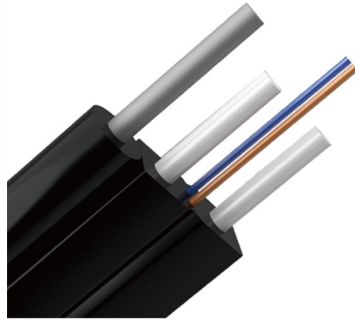

12-core single-mode armored green fiber optic cable

Overview

12 Core Single mode 9/125, Loose Tube jelly filled Cables, Unitube, Single Sheath - Outdoor Armored Cable - ECCS-Corrugated, complying to 9/125 ITU G. Zero Dispersion Wavelength : 1300 - 1324 nm. When utilized properly, the fiber optic pigtail. The Starlight SWA Single Mode OS2 9/125 Fibre Cable is suitable for direct burial installations making it the perfect solution for harsh environments (Read more) The Starlight SWA Single Mode OS2 9/125 Fibre Cable is suitable for direct burial installations making it the perfect solution for the. Imm (main cord) Material Stainless Steel Color Silvery White UL94 V-0 (*Burning stops within 10 seconds on a vertical specimen, no drips or flaming particles.) *Exact product code is subject to the cable length. OS2 single-mode or OM3/OM4 multimode. Durable, Reliable, and Ready for Extreme Conditions Our 12 Core Harsh Environments Armored Fiber Optic Cabling is engineered for harsh. 12 Core Fiber Optic Cable GYTY53 Outdoor Armored Double Jacket Waterproof Gel Filled loose tube direct burial GYTY53 fiber optic cable is the type of fiber optic cable used to transmit data over is long distance. Normally, the fiber cables are buried underground to minimize the chances of any.

100M (328ft) SC-APC-SC-APC Outdoor Armored Fiber Optic Cable

The Outdoor Armored Fiber Optic Cable Simplex Singlemode 9/125 Jumper Patch Cord is designed to deliver reliable and high-performance optical connectivity in outdoor environments. Built with a

12 Core Fiber Optic Cable

A 12 core fiber optic cable features twelve distinct fibers within a single cable, allowing for high-capacity, multi-channel data transmission. It comes with several types, each serving specific needs.

In fiber optics, a quadruply clad fiber is a single-mode optical fiber that has four claddings. Each cladding has a refractive index lower than that of the core.

TECHNICAL DATA SHEET for Single Mode Optical Fiber Cable