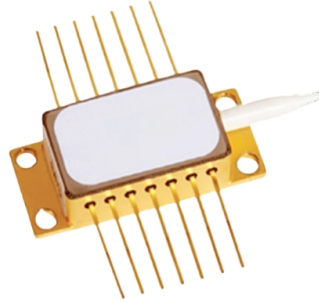

## 60Am Electricity Meter Distribution Box

### Overview

**60A HIGH CURRENT POWER SUPPLY BOX:**The input voltage of the power box is 110V, and Maximum tolerable load current 60A. Equipped with a multifunctional electricity meter, leakage circuit breaker, and a maximum rated current of 20A branch circuit breaker;Power Distribution Box, 110V Electricity Meter Electrical Box with NEMA 5-20 Power Outlet Pane,IP54 Electrical Breaker Socket Distribution Box for Construction Sites, workshops and Factories We offer easy, convenient returns with at least one free return option: no shipping charges. All returns. Milbank's new 60 Amps meter disconnect combo replaces the need for a separate meter and disconnect box, saving the installer valuable labor and offering a more visibly pleasing solution. Replace cumbersome installations! Check with your local utility for approvals. Find 60-Amp breaker boxes at Lowe's today. Due to the flexible. according to various specifications. Copyright © 2026 AppleTec.