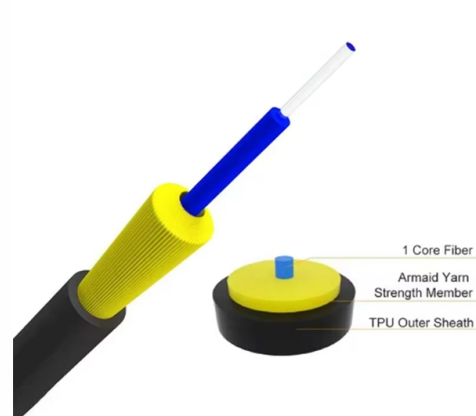

## 8GP Fiber Optic Switch

### Overview

SW-8GP-2SFP is a Full Gigabit Web Smart Switch equipped with 8 10,100,1000Mbps RJ45 adaptive ports and 2 SFP fiber ports. It supports abundant Layer 2 management functions, 802.1Q VLAN, IGMP Snooping, static link aggregation, QOS, storm control, etc. With AXIS D8308 Fiber Aggregation Switch you can connect multiple Axis devices using fiber midspans over long distances. It also enables easy expansion by simply adding more fiber or network. DS-SFP-FC8G-SW-RF is a professionally remanufactured Cisco 8G Fibre Channel SFP+ Short Wavelength Transceiver, designed to provide high-speed optical connectivity for Fibre Channel SAN infrastructure. It plugs into SFP+-compatible Fibre Channel switches and host bus adapters operating in data. Use the Compatibility Tool to verify FS transceiver compatibility with your device and access test reports. Cost-effective acquisition, easy handling, and high performance are the strengths of this fiber switch. The switch is designed for FTTX applications, such as FTTN, FTTC, FTTB, FTTD, or FTTH.