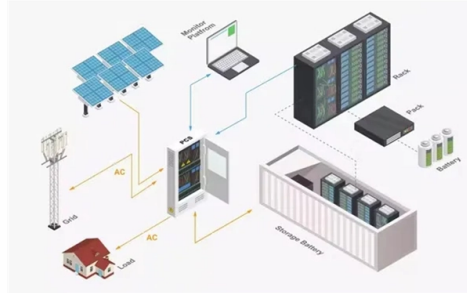

## Access Switch RGES210G

### Overview

The Ruijie Reyee RG-ES210GS-P 8-Port Smart Cloud Managed GbE PoE+ Access Switch features nine (9) Gigabit ports with eight (8) PoE+ ports for powering connected devices, and an additional uplink RJ45/SFP combo port for versatile connectivity. ES200 adopts a light-weighted Cloud management design, providing faster response to support richer features. Network stays connected when network loop happens. Tips: Product information and performance will be affected by upgrade iteration, specific environment and other factors, so FAQ content is. The RG-ES210GS-P switch provides 10 × 10/100/1000Base-T ports (port 10 is a GE combo port. ) on the front panel, and a DC power input port for 54V PoE injector on the back panel. This manual contains notices you have to observe in order to ensure your personal safety, as well as to prevent damage to property. (Read more) Next day delivery available.

## Article Content

Order Ruijie Reyee RG-ES210GS-P Switch with 10 Gigabit Ports | Modn

Featuring 10 Gigabit Ethernet ports, including 8 PoE+ ports, this switch can power devices such as IP cameras, VoIP phones, and wireless access points. Additionally, it includes 1 Combo port for fiber