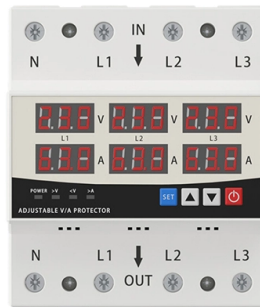

Does the 12-core fiber optic cable have a drop cable

LED DISPLAY PANEL

CURRENT STATUS CLEARLY VISIBLE

IT CAN CLEARLY SHOW THE CURRENT STATUS AND VOLTAGE STATUS, WITH EFFICIENT OPERATION AND RAPID RESPONSE.