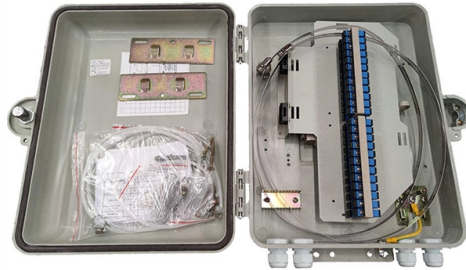

## How to calculate the installation cost of cable trays

### Overview

□□ Collect detailed electrical conduit installation cost and cable tray price per foot from suppliers. Understanding the cable tray installation cost per meter is essential for effective budget planning. Additional elements like supports, connectors, and brackets. Basic cable tray systems cost \$3-15 per foot depending on type and material Installation labor adds \$5-8 per foot to total project costs Ladder trays typically cost 20-30% less than solid bottom systems Bulk orders of 1000+ feet can reduce unit pricing by 15-25% Regional variations can impact. The right cable tray sizing calculator helps engineers turn cable schedules into a verified tray width and fill check before material ordering and site installation. IEC 61537 covers cable tray and cable ladder systems for the support and accommodation of cables, while NEC Article 392 governs cable. Getting cable tray pricing can feel tricky, right?