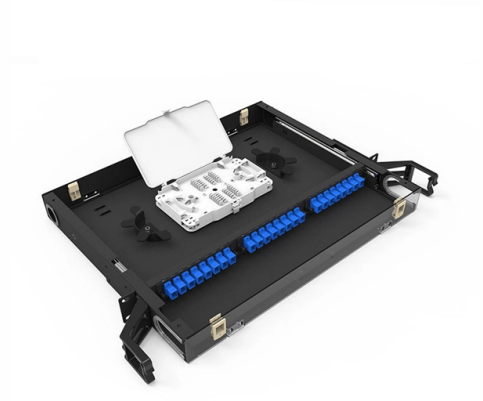

Intelligent PDU detection and data upload

Overview

An Intelligent PDU allows for remote management, monitoring of PDU vitals, and control of outlets and networked clients. Generate Instant Quote - Create and download quotes instantly for review or approval. Modular, compact intelligent PDU with inlet metering. Reduce IP addresses by Daisy Chaining up to 64 PDU's. iPDU's serve as a centralized power management solution that enhances the efficiency, reliability, and monitoring capabilities of power. iPower ACU is a 3rd generation of intelligent PDUs design to aid Data Centre power management. The range consists of four models offering various levels of power monitoring and power switching features, and can be manufactured as single, dual or 3-Phase with a choice of socket types and mains lead. FS intelligent PDUs meet these needs with advanced monitoring and control features that enable precise power distribution and real-time insights, reducing energy waste and enhancing overall efficiency. This article will explore how FS intelligent PDUs help data centers optimize energy use, cut. An intelligent PDU (iPDU) is a rack-mounted power distribution unit equipped with embedded intelligence to monitor, measure, and control power delivery at the rack, outlet, or phase level.

Article Content

Smart PDU (Power Distribution Unit)

Smart PDUs (Power Distribution Units) offer advanced power management and real-time monitoring for data centers and critical IT environments. With remote control

An intelligent PDU is a specialised device designed to monitor and measure electrical power, as well as regulate its distribution among connected components. An intelligent PDU is

Intelligent PDUs monitor and protect data center power

IPDU Intelligent Power Distribution Unit

IPDU Intelligent Power Distribution Unit - An Intelligent Power Distribution Unit (iPDU), also known as a Smart PDU or Intelligent PDU, is a critical component in modern data center infrastructure. iPDUs