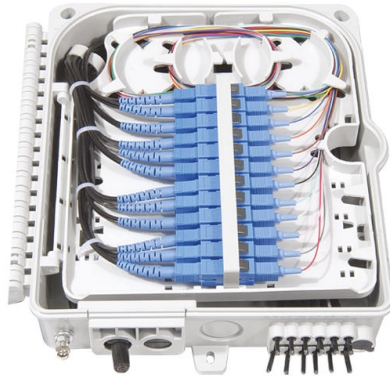

Libyan Multimode Fiber Optic Fast Connector

Overview

□Feature□Ceramic core, Insertion Loss: <0. FASTConnect® field-installable connectors are factory pre-polished connectors that completely eliminate the need for hand polishing in the field. □Easy to install□including fiber guide mechanism, more convenient to wear fiber. Unlike fiber splicing, which is permanent, connectors allow for easy connection and disconnection of cables, making them ideal for maintenance and flexibility in. Making easy-to-install fiber optic fast connector for more than 20 years. They are great for telecom networks and security. 6Wresearch actively monitors the Libya Fiber Optic Connectors Market and publishes its comprehensive annual report, highlighting emerging trends, growth drivers, revenue analysis, and forecast outlook.

Article Content

5 pcs LC Multimode Fiber Optic Quick Assembly Connector Fiber Optic ...

5 pcs LC Multimode Fiber Optic Quick Assembly Connector Fiber Optic Fast Connectors 50/125 Mechanical Connectors Adapter for 0.9/2.0/3.0/2.0 * 3.0mm Multimode Fiber Cable Visit the

Fiber Optic Connectors: Detailed Guide to Types and Uses

Fiber optic connectors might be small, but they play a big role in ensuring fast and reliable data transfers. They link fiber optic cables, allowing data to move quickly

MPO Cables and Adapters | Molex

Improves fiber density for high-speed applications The connectors incorporate up to 48 fibers into a compact connector, enabling high-speed data transmission while

Multimode LC Connectors Fiber Optic Connectors - Mouser