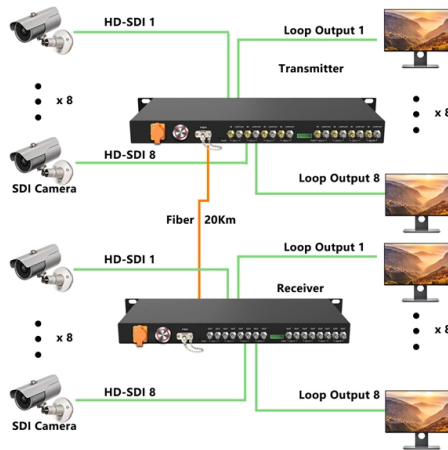

## Pop-up wire extended

### Overview

Pop-up extension leads are a convenient and stylish solution for powering up your devices. The Lew Electric SF-NS-PUR2 is a stainless steel metal extended flange for the PUR2 series pop up outlets. Specifications: This item qualifies for free ground shipping to anywhere in the USA and Canada. In-stock orders are. □Easy To Install□Cut a 3. Easy to set up in your home, kitchen, office, conference room and so on. □Charge Up To 9 devices□ 1 wireless charger, 4 AC Outlets, 2 USB-C ports and. A holistic view to optimize uptime, reduce costs and achieve sustainable operations. The top cap of the tower pops up when pushed in and can be pulled up and locked in the open position, revealing two tamper-resistant outlets, a USB-A port and USB-C port. The ordered quantity must match the manufacturer's full reel quantity.