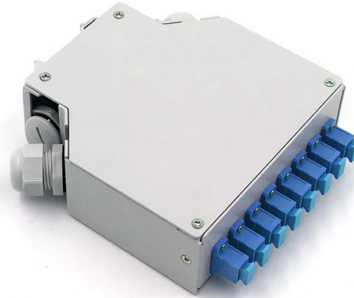

Shared bracket for electrical conduits and cable trays

Overview

These brackets are securely fixed to the wall or ceiling using a supporting flange, providing a stable and reliable platform for the cable tray system. They come in various designs, including L-brackets, U-brackets, and cantilever arms. Direct Channel offers a comprehensive selection of cable containment systems designed to meet diverse cable management requirements across various industries. Our product range includes: Cable Tray Systems: We provide light, medium, and heavy-duty cable trays, available in pre-galvanized and. OBO BETTERMANN has offered products and solutions for electrical installation for over 100 years. With our many years of experience, we are one of the leading manufacturers in this field. Nylon cable ties: one of the most widely used elements in professional. Whether you're running cable tray, basket or conduit, Gripple suspension systems make installation quicker, discreet and easier to adjust, without the extra hassle of cutting rod or handling long lengths of strut on-site.