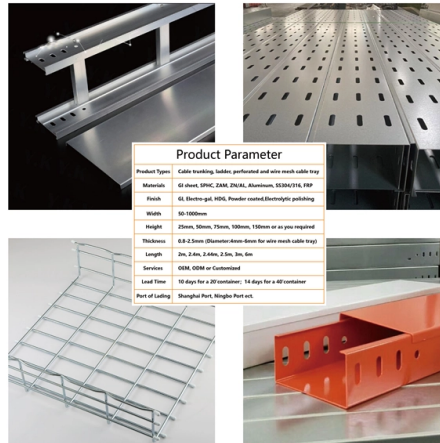

Swedish Waterproof Junction Box

Overview

Encased junction box made of self-extinguishing material and meets the requirements of the standard UL 94-V0,V1 for agricultural use. Waterproof, robust and spacious surface-mounted box without terminal. 12+2 membrane for quick and easy cable entry. Oval attachment holes on the. Ahlsell helps you find the installation material for all your electrical jobs. We also offer smart wall. Distrelec Sweden stocks a wide range of Junction Boxes. Next Day Delivery Available, Friendly Expert Advice & Over 180,000 products in stock. Cable gland M20, 6-12 mm, 2 pcs. We stock a large selection of Junction Boxes, including new and most popular products from the world's top manufacturers including: Hylec, Amphenol Wilcoxon, Pro Elec, V-tac & Honeywell More Pricing. More. We can offer many variants of junction boxes, both for indoor applications, but also for IP-rated variants intended for tougher environments. Helag marknadsför ett brett program av kontaktdon och kapslingar till.