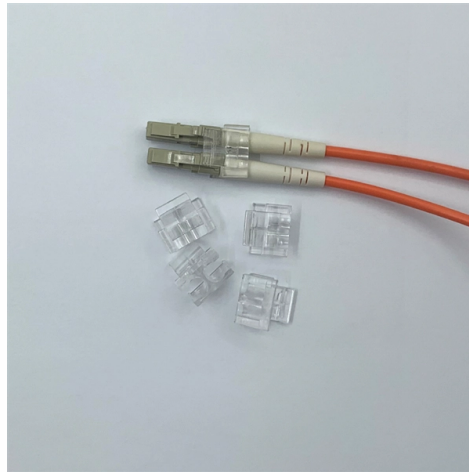

### Overview

Metal distribution boxes, made from galvanized steel, stainless steel, or aluminum alloys, offer superior mechanical strength, fire resistance, thermal stability, excellent heat dissipation, grounding capability, and electromagnetic interference shielding. Think of them as traffic controllers for power—they direct energy where it needs to go while protecting against overloads or. For procurement professionals, electrical contractors, and project managers, choosing the right Distribution Box (DB Box) is a critical decision that directly impacts system safety, reliability, and long-term operating costs. Understanding the different types available and their specific applications will help you avoid costly mistakes, and ensure long-term performance. This heavy-duty cabinet secures components like MCB s, RCBO s, SPD s, and live copper busbars. The enclosure serves a critical dual purpose in every modern power network globally. It protects. Distribution boxes, also known as electrical distribution boards or panels, are pivotal components in electrical systems, ensuring the safe and organized distribution of electrical power throughout residential, commercial, and industrial environments. These boxes house various circuit breakers.

What Is an Electrical Distribution Box? A Complete Guide

What Is an Electrical Distribution Box? An electrical distribution box serves as a centralized unit for distributing electrical power within various structures,

What Are the Main Materials Used in Distribution Boxes

You can find distribution boxes made from various distribution box materials such as steel, aluminum, PVC, polycarbonate, high-density polyethylene, and thermoset